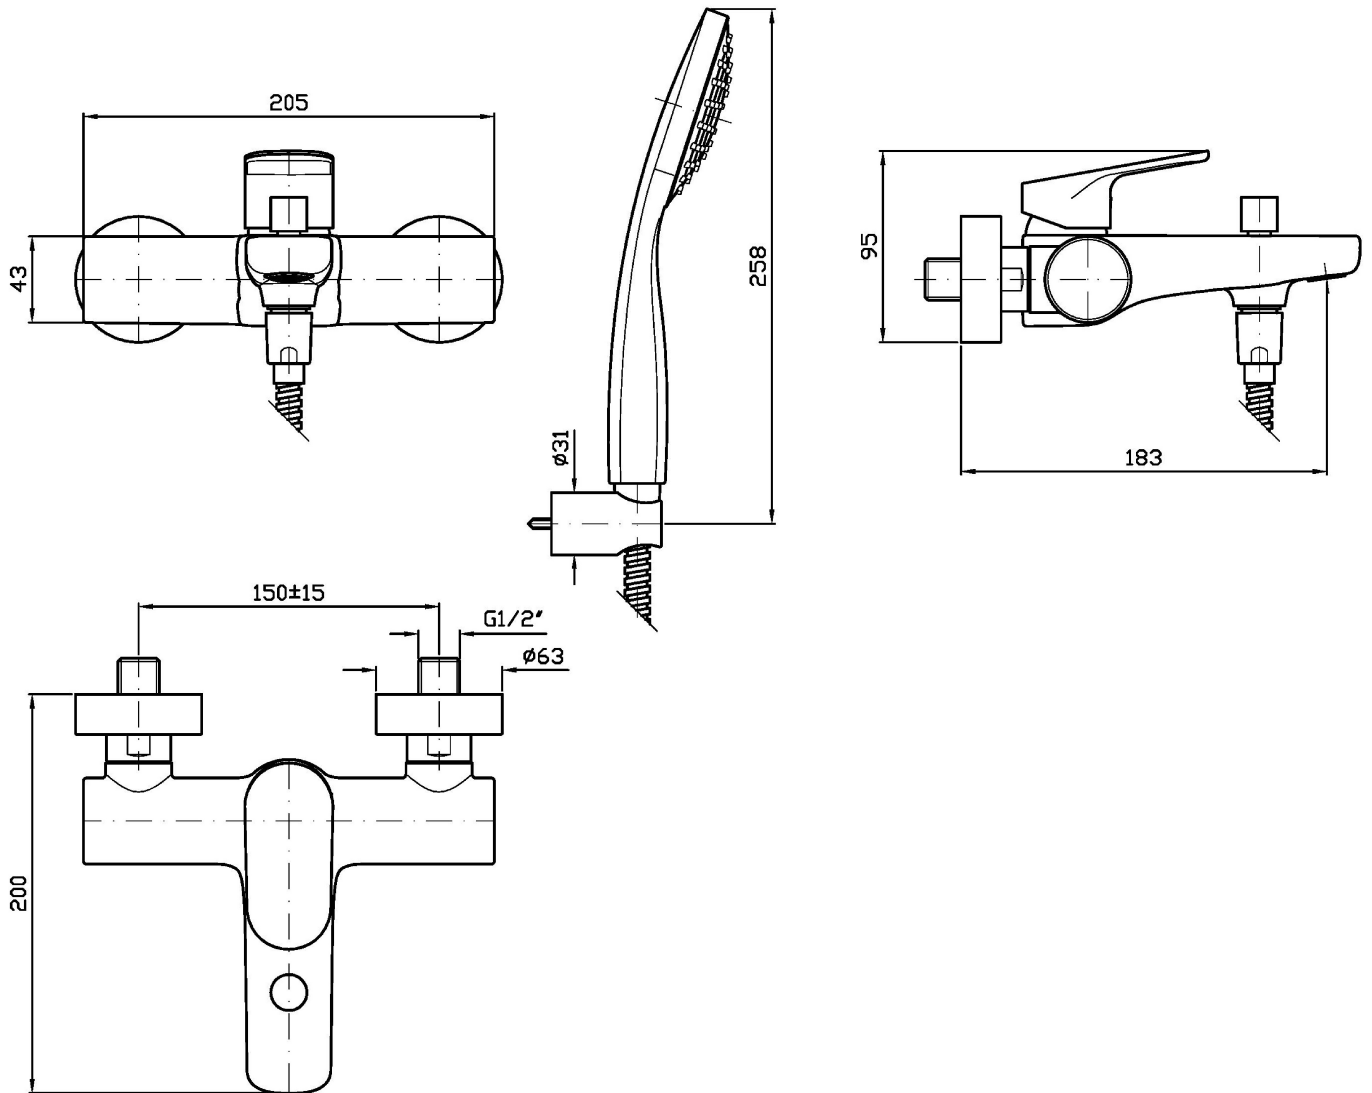

NIKKO

ZKK490

Disegno Complessivo / Overall Drawing