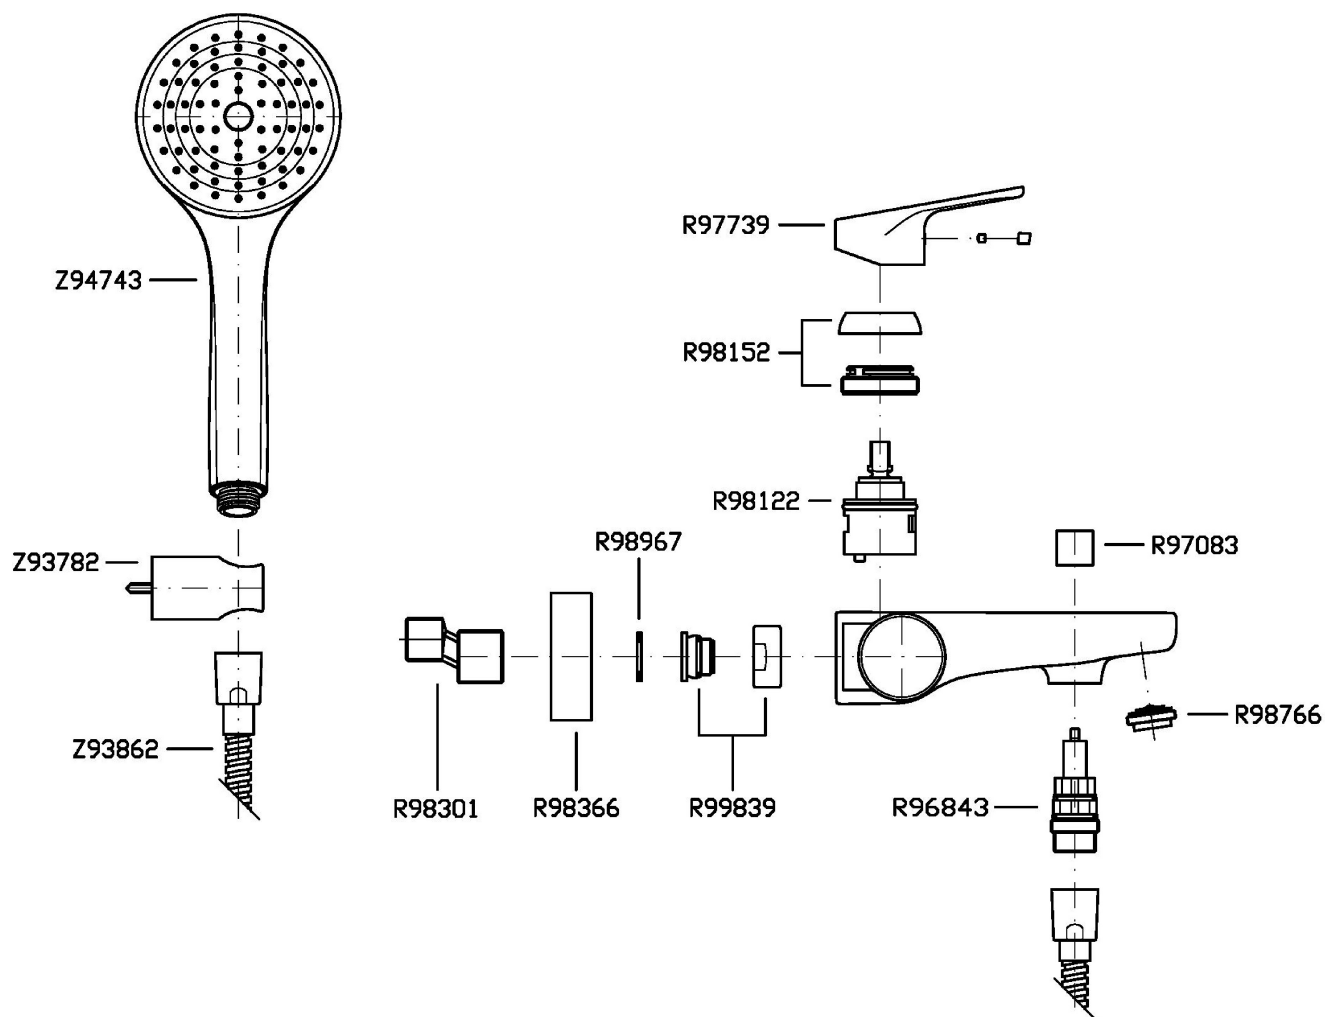

NIKKO

ZKK490

Esplosi / Exploded